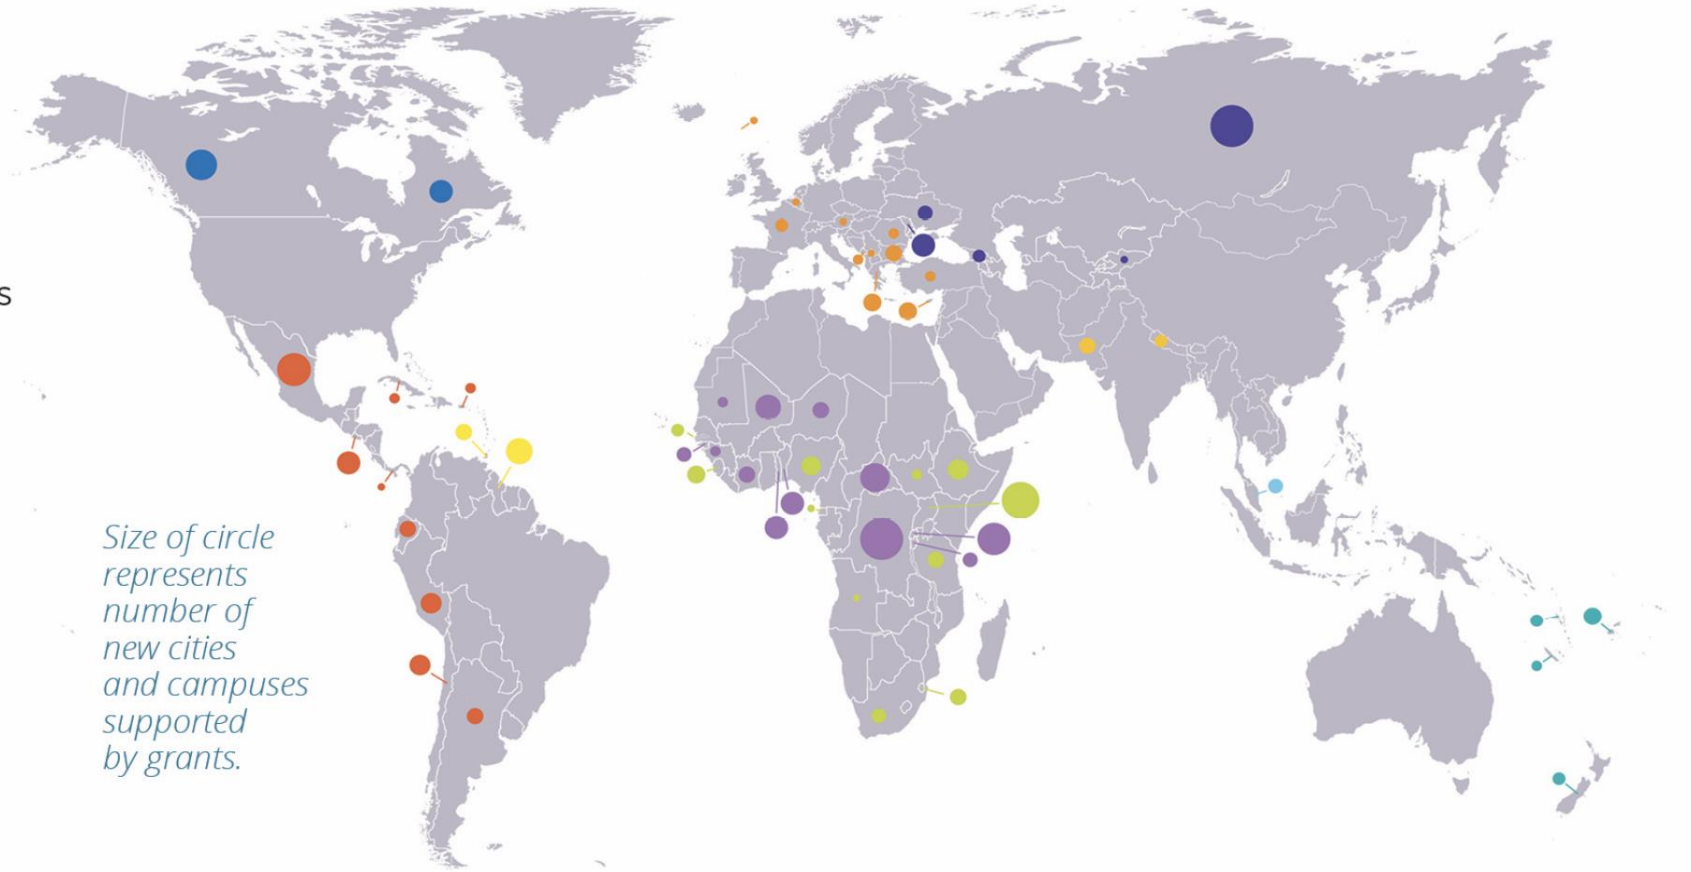

SEED-FUNDING GRANTS

National student movements that have received grants to help them start new student groups in new places.

- | | |
|---------------------|-----------------|
| ■ ANGOLA | ■ FAROE ISLANDS |
| ■ ARGENTINA | ■ FIJI |
| ■ AUSTRIA | ■ FRANCE |
| ■ BELGIUM | ■ GABON |
| ■ BENIN | ■ GAMBIA |
| ■ BULGARIA | ■ GEORGIA |
| ■ BURKINA FASO | ■ GREECE |
| ■ BURUNDI | ■ GUINEA |
| ■ CANADA GBU | ■ GUYANA |
| ■ CANADA IVC | ■ KAZAKHSTAN |
| ■ CHILE | ■ MACEDONIA |
| ■ CÔTE D'IVOIRE | ■ MALAYSIA |
| ■ CUBA | ■ MALI |
| ■ CYPRUS | ■ MAURITANIA |
| ■ DRC | ■ MEXICO |
| ■ ECUADOR | ■ MOLDOVA |
| ■ EL SALVADOR | ■ MONTENEGRO |
| ■ EQUATORIAL GUINEA | ■ NEPAL |
| ■ ESWATINI | ■ NEW CALEDONIA |
| ■ ETHIOPIA | ■ NEW ZEALAND |
| | ■ NIGER |

Size of circle represents number of new cities and campuses supported by grants.

- | | | | |
|---------------|----------------|---------------------|-----------|
| ■ NIGERIA | ■ ROMANIA | ■ SOUTH SUDAN | ■ TURKEY |
| ■ PAKISTAN | ■ RUSSIA | ■ TANZANIA | ■ UGANDA |
| ■ PANAMA | ■ RWANDA | ■ TOGO | ■ UKRAINE |
| ■ PERU | ■ SIERRA LEONE | ■ TRINIDAD & TOBAGO | ■ VANUATU |
| ■ PUERTO RICO | ■ SOUTH AFRICA | | |

**BRENNING
NEWGROUND**
GRANTS

SOUTHERN
OCEAN

AUSTRALIA

NEW
ZEALAND

TONGA

PIONEERING GRANTS

- 93 Grants
- 497 New Groups
- 67 Different Countries
- \$321,962 in grants in total
- Average Grant \$3461
- A new group for \$633

GUADALUPE - ECUADOR

- 3 Days, 3 Groups, 3 Regions
- Amazon IKIAM
- Andes UEB
- Coastal UNEMI

SAM, GUAM – ABU, KITTS & NEVIS – SARA, GREENLAND