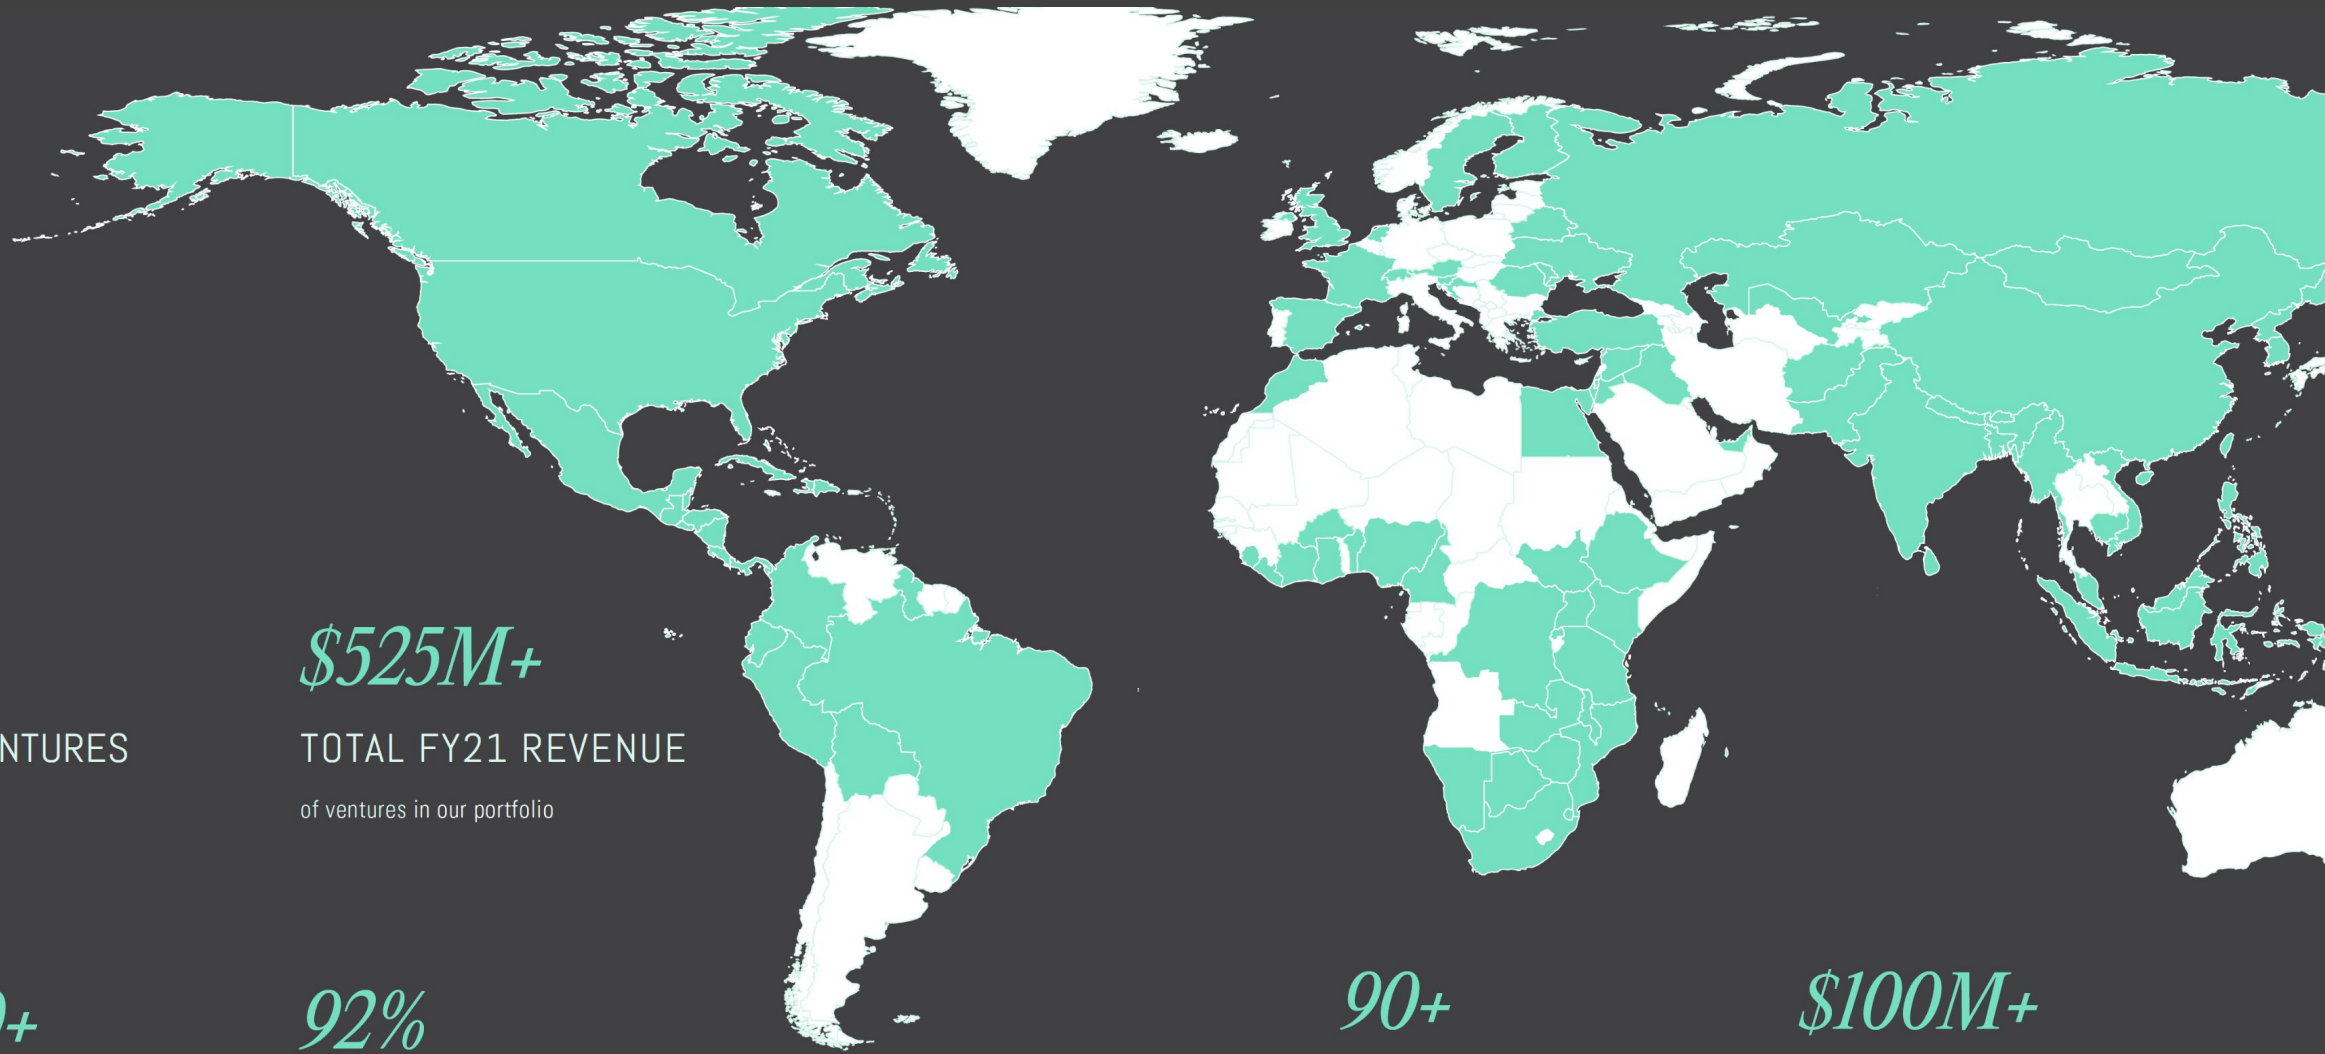

of ventures in our portfolio

*5,000+*

FULL-TIME JOBS

created through ventures in  
our portfolio

*92%*

SURVIVAL RATE

of portfolio ventures  
(including acquisitions)

BASED ON 2022 SURVEY

*90+*

COUNTRIES

where our portfolio ventures  
have on-the-ground operations

*\$100M+*

CAPITAL PLACED

in portfolio ventures through direct introductions  
among the community (investment and philanthropic)